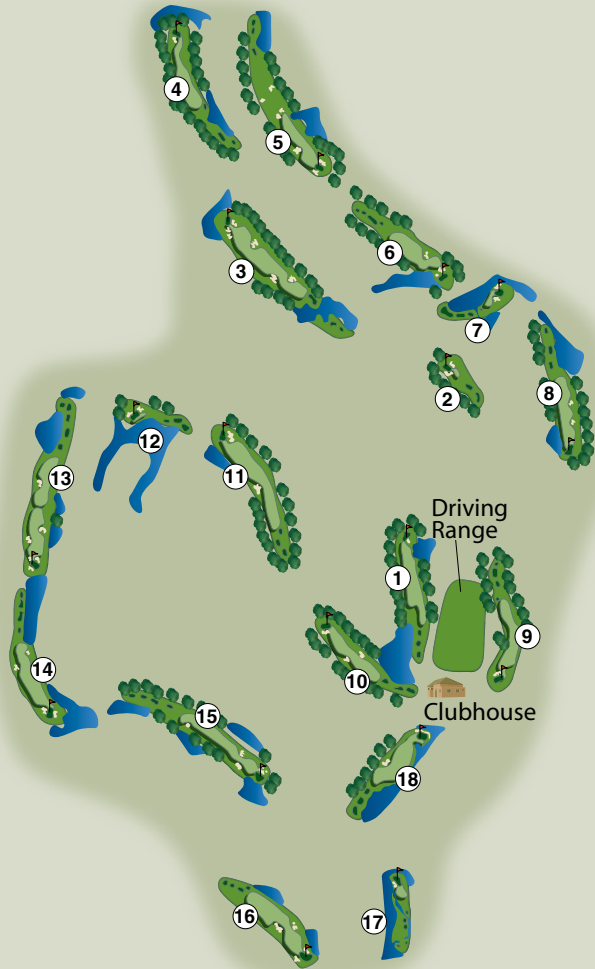

MAKE THE ROUND ENJOYABLE FOR ALL

- Maintain a proper pace of play.
- Always keep up with the group ahead of you.
- If your group falls behind, you may be asked to pick up your ball and move forward into position. The ranger has the authority to keep play moving at the proper pace for all players' enjoyment.
- Please rake all footprints, repair all ball marks, and fill all divots.
- Please keep golf carts on paths around tees and greens.
- Proper golf attire required at all times on the practice facilities and golf course - no denim.
- Please respect homeowner property; do not play or drive carts on private property.
- No lightning detection. Each golfer assumes all risk and danger associated with weather and the game of golf in general.
- Out of bounds defined by white stakes, road curbing and homeowner property.
- Water hazards defined by yellow stakes.
- Lateral hazards defined by red stakes.

PACE OF PLAY

To ensure everyone enjoys their round, please play ready golf and keep up with the group ahead of you. Allow faster players to play through. A group stopping at the turn for more than 10 minutes will lose their position on the course.

Expected time for an 18-hole round of golf at Hidden Cypress is 4 hours, 15 minutes.